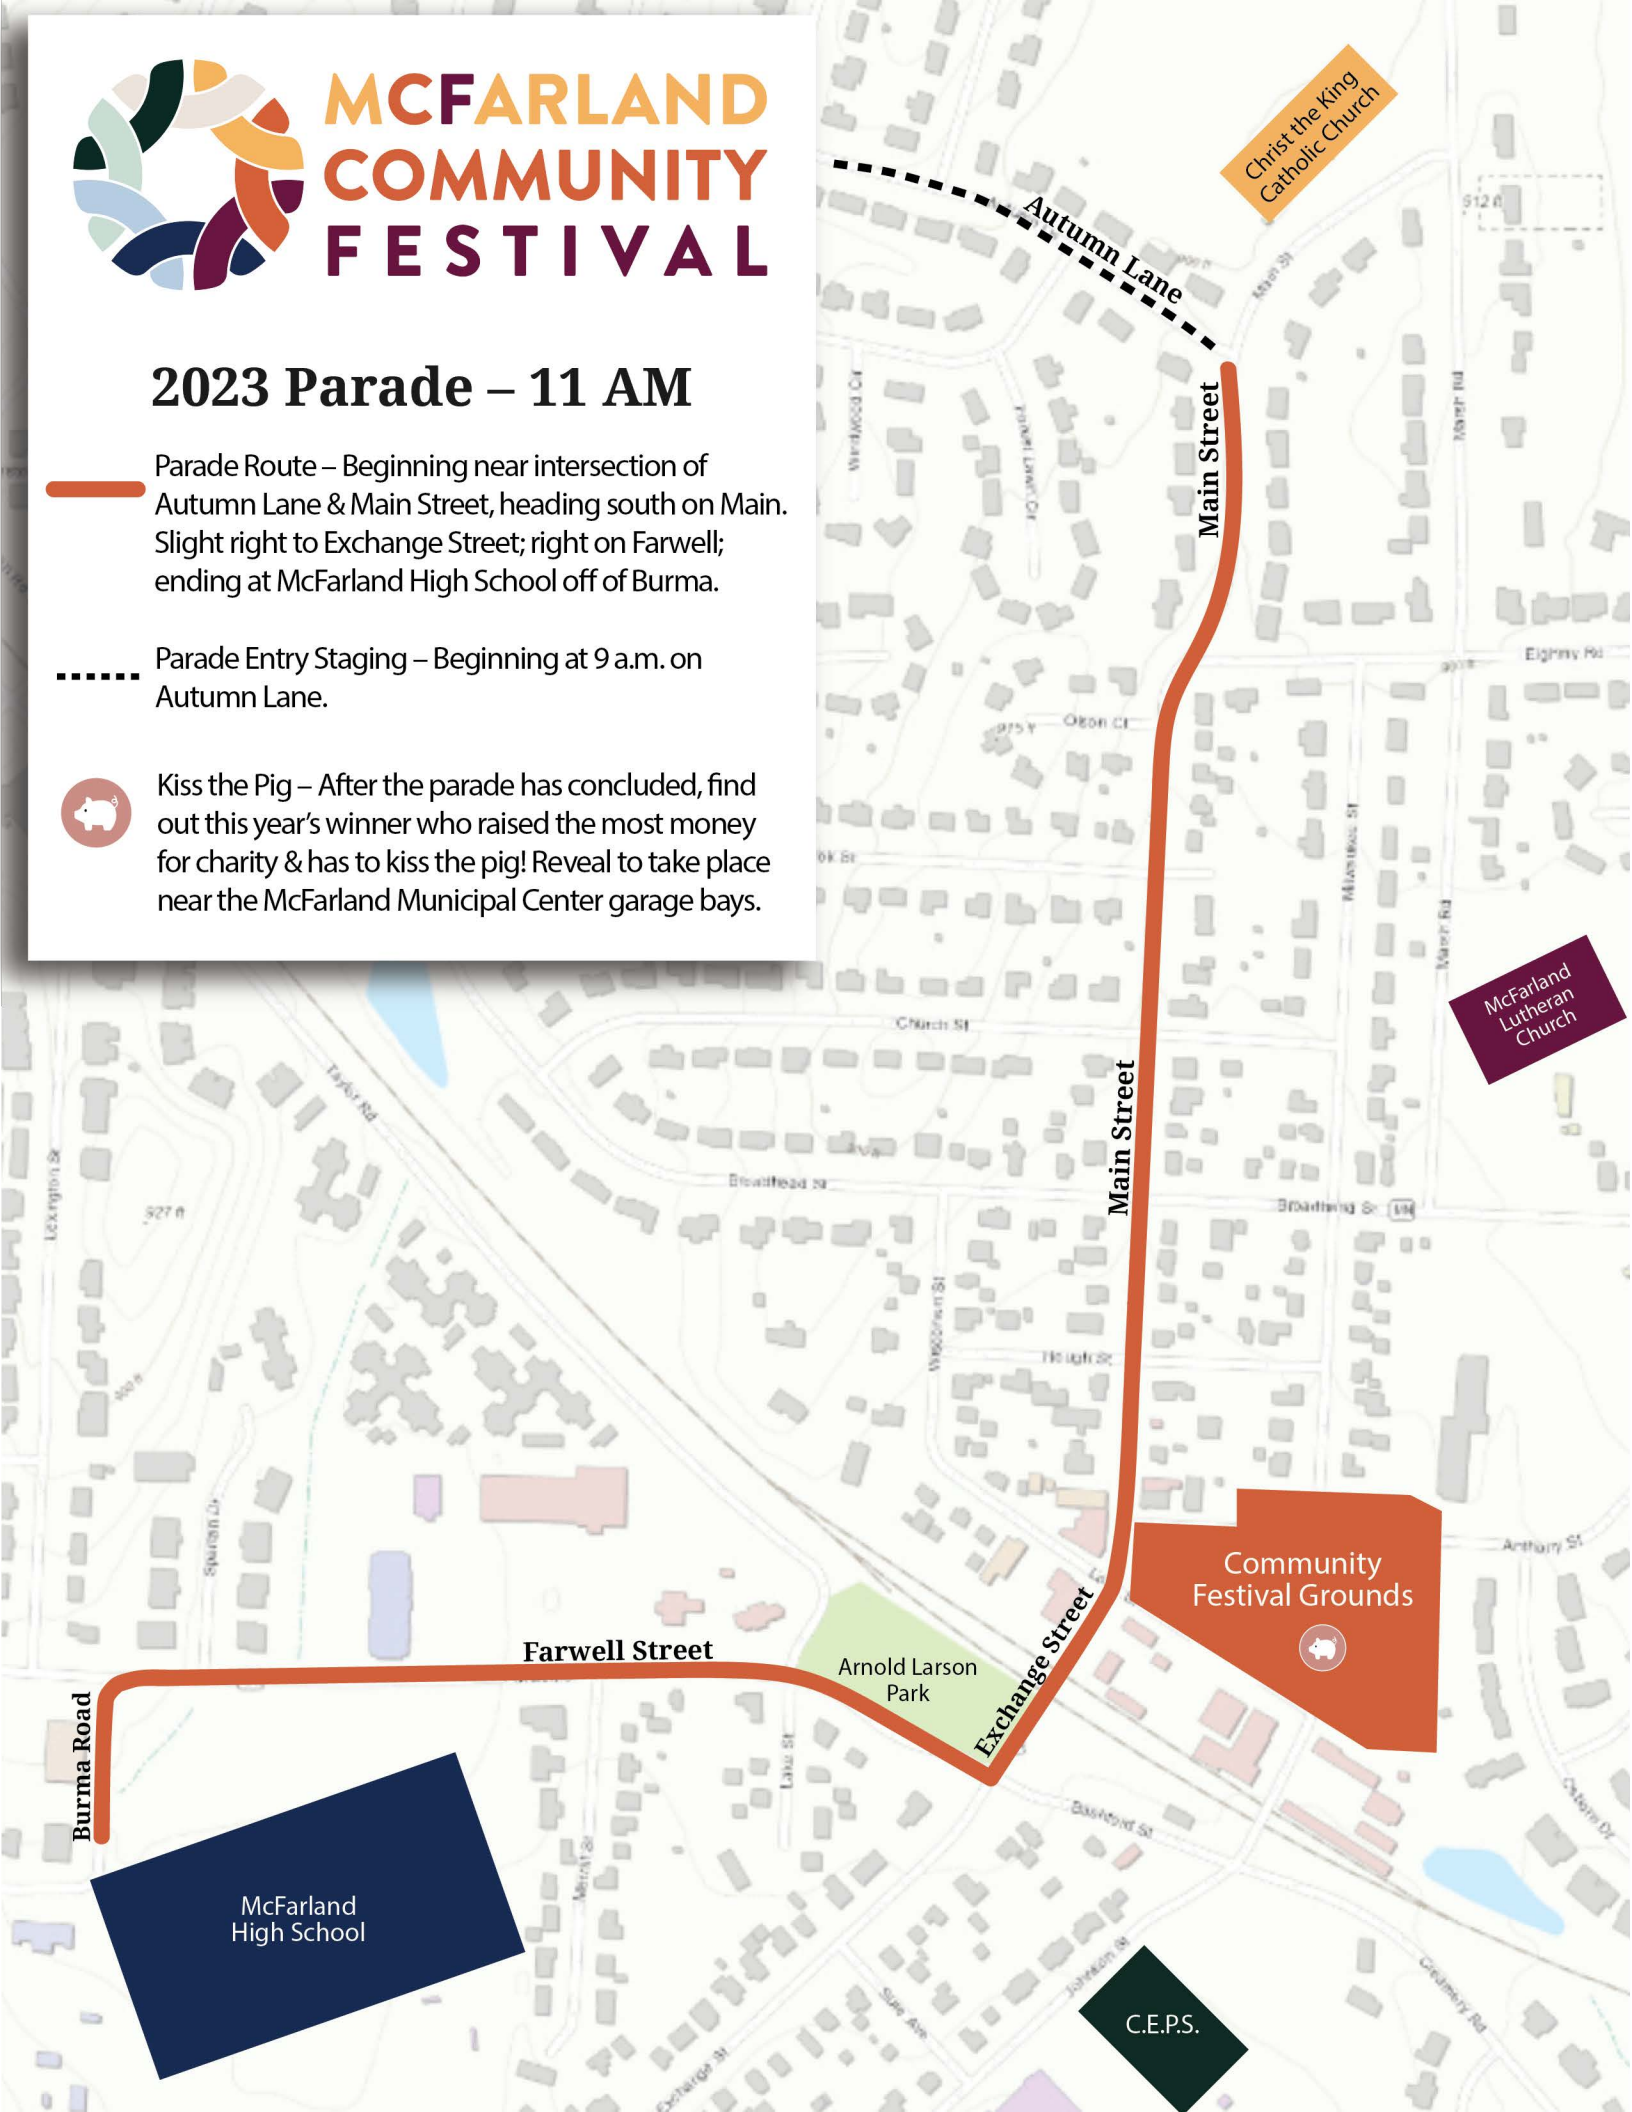

# MCFARLAND COMMUNITY FESTIVAL

## 2023 Parade – 11 AM

 Parade Route – Beginning near intersection of Autumn Lane & Main Street, heading south on Main. Slight right to Exchange Street; right on Farwell; ending at McFarland High School off of Burma.

 Parade Entry Staging – Beginning at 9 a.m. on Autumn Lane.

Kiss the Pig – After the parade has concluded, find out this year’s winner who raised the most money for charity & has to kiss the pig! Reveal to take place near the McFarland Municipal Center garage bays.